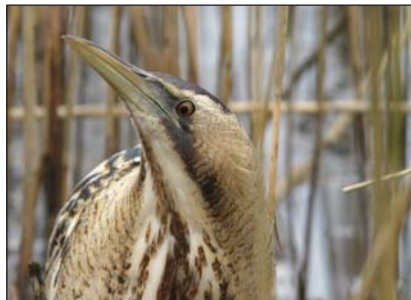

Each individual's list does not include species that they have seen at Doncaster Lakeside which is not within the Potteric Carr recording boundary. Also, to count, the bird record must have been accepted by the appropriate records authority. Birds pending acceptance may be included until a decision has been made.

Escape proviso species

The list includes four species with the escape proviso, and these have been marked with a † symbol in the checklist

Potteric Carr's Ruddy Shelduck identification was accepted by the YNU, and there is now a growing feral population in northern Europe.

A Snow Goose (passing over Potteric Carr with 130 Pinkfeet) was at that time the best contender for inclusion as a wild bird in Yorkshire (Wilson & Slack, 1996).

Although Yorkshire records of White Stork are generally thought to originate from the free-flying Harewood House collection, genuine wild birds have occurred in the county.

Ring-necked Parakeet is included in the Yorkshire Naturalists' Union bird report systematic list.

Only eight (3½%) of Potteric Carr's bird species have not been seen by at least one of the top-ten listers. The official top-ten lists are periodically updated by Dave Carroll, Keeper of Potteric Carr Bird Lists.

Bittern, one of Potteric Carr's wintering specialities is seen here at Piper Marsh.

© Adrian Andruchiw.